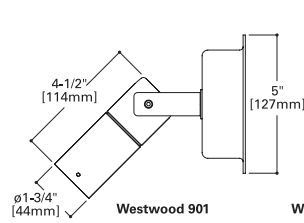

LUMIÈRE®

WESTWOOD 901

35W (max) per head
MR11 Halogen
Line Voltage w/ integral 12V transformer

FEATURES

- Integral 12V step-down transformer
- Machined housing, hood & stem, spun canopy
- Stainless steel hardware
- S.P.S. Siphon Protection System
- Holds up to 3 optical accessories
- UL / cUL listed
- Three (3) year warranty

901-2

Westwood 901

Westwood 901-2

SAMPLE NUMBER: 901-35MR11-120/12-BK

MODEL	SOURCE	VOLTS	FINISH	OPTIONS
901 1 fixture head	<i>Halogen</i> 35MR11 35W / MR11 / GU4	120/12	<i>Painted</i>	
901-2 2 fixture heads	12V integral transformer included <i>Lamp not included</i>		BK Black BZ Bronze CS City silver VE Verde WT White	DC D.C. bayonet base in lieu of GU4 bi-pin
			<i>Metal</i> NBR Brass NCP Copper	

WESTWOOD 903

50W (max) per head
MR16 Halogen
Line Voltage w/ integral 12V transformer

FEATURES

- Integral 12V step-down transformer
- Machined housing, hood & stem, spun canopy
- Stainless steel hardware
- S.P.S. Siphon Protection System
- Holds up to 3 optical accessories
- UL / cUL listed
- Three (3) year warranty